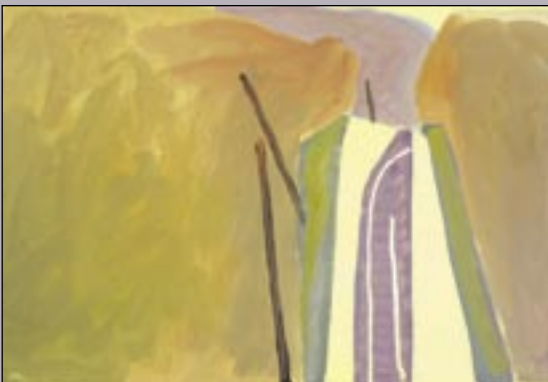

From the Window #5 by Donald Archer. Mixed Media. 15" x 21 1/2"

Paintings by Donald Archer will be on display at the Marcia Burt Studio through June 8th. Marcia Burt Studio is located at 517 Laguna St, open Sat & Sun 11-5pm and by appt. For more information call 962-5588.